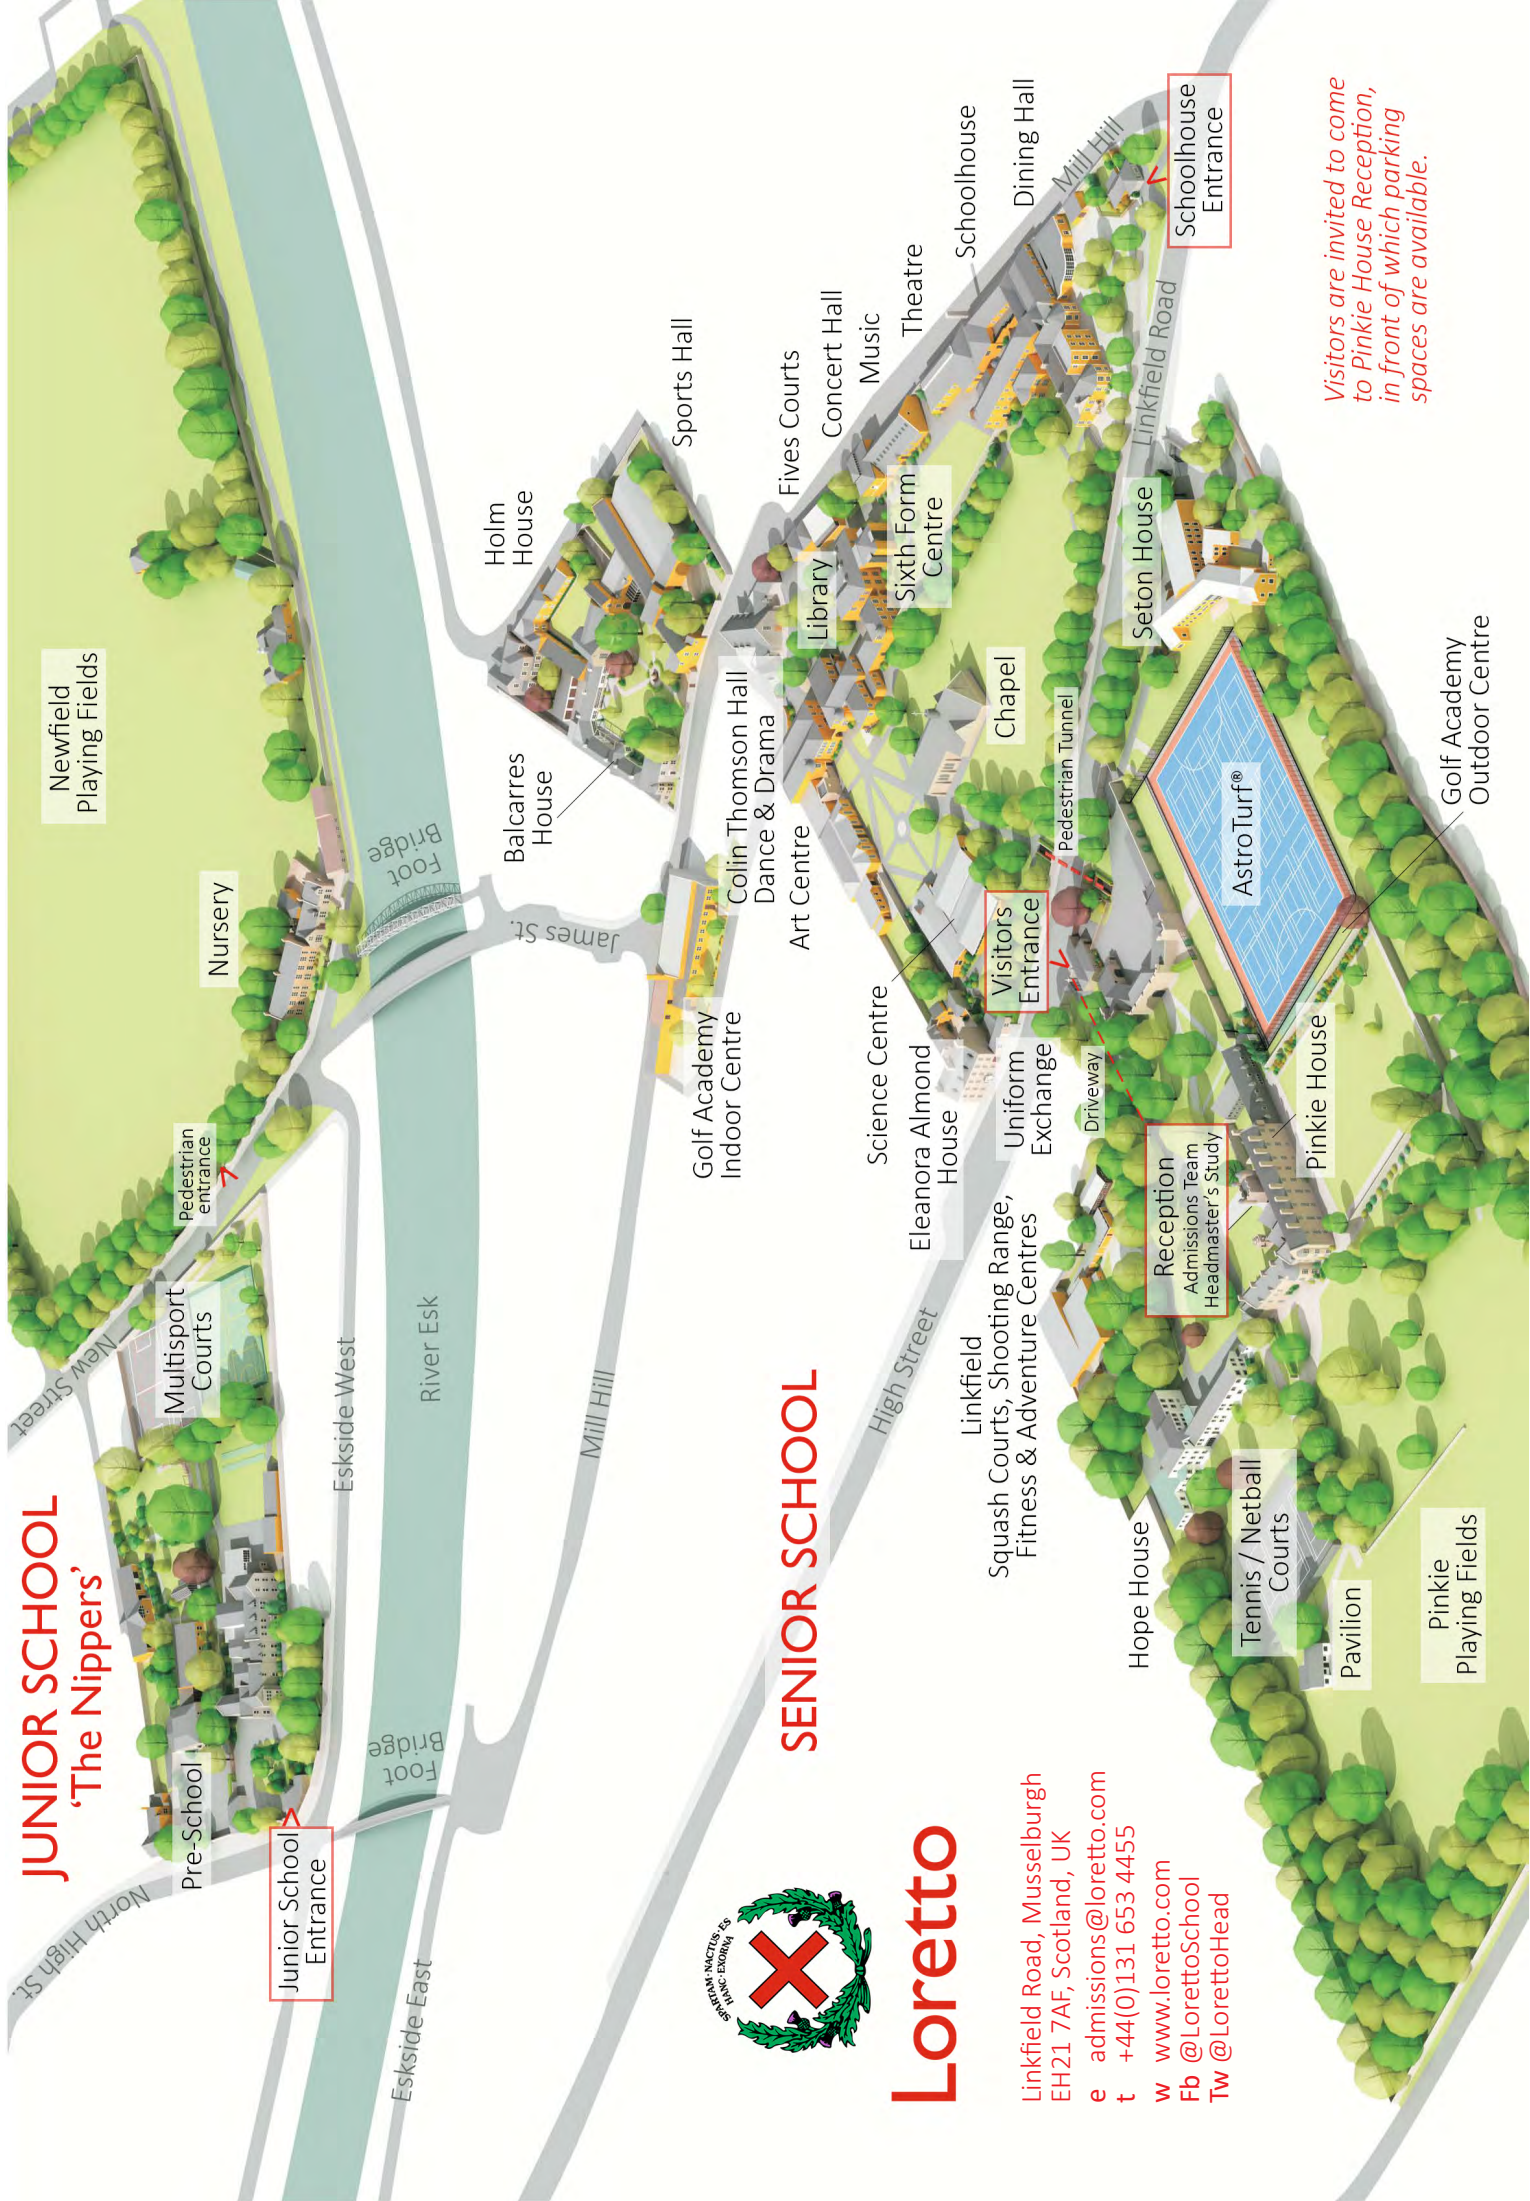

The Loretto Campus

A welcoming and enriching environment

Set in 85 acres (34 ha) of safe, leafy grounds on East Lothian's beautiful coast, Loretto School offers a warm environment where all our pupils can thrive.

JUNIOR SCHOOL 'The Nippers'

Newfield
Playing Fields

Nursery

Pedestrian
entrance

Multisport
Courts

Pre-School

Junior School
Entrance

Eskside West

Eleanora Almond
House

Squash Courts, Shooting Range,
Fitness & Adventure Centres

Linkfield

Visitors
Entrance

Uniform
Exchange

Driveway

Pedestrian Tunnel

Hope House

Chapel

Linkfield Road

AstroTurf®

Golf Academy
Outdoor Centre

Pavilion

Pinkie
Playing Fields

Mill Hill

SENIOR SCHOOL